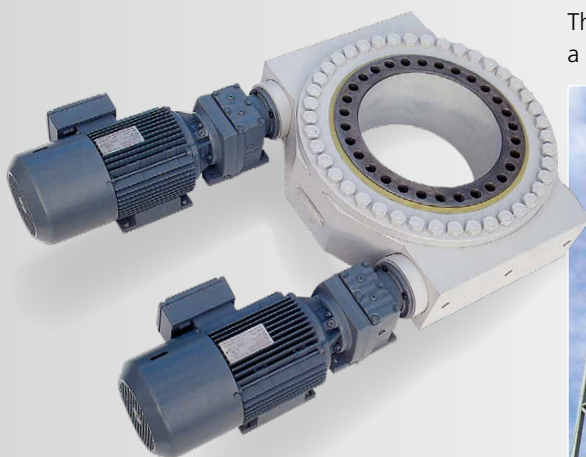

- amusement park rides
- 3-D movie theaters/ flying theaters
- ferris wheels
- roller coasters
- moving theater stages
- moving seating areas
- rotating pods
- slewing passenger compartments
- ...

Rotary, swivel, and slewing tasks in one compact solution. Available in a broad palette of economical standard solutions or as a customized solution.

The pods of this roller coaster are rotated using a WD-HE 0373 slew drive.