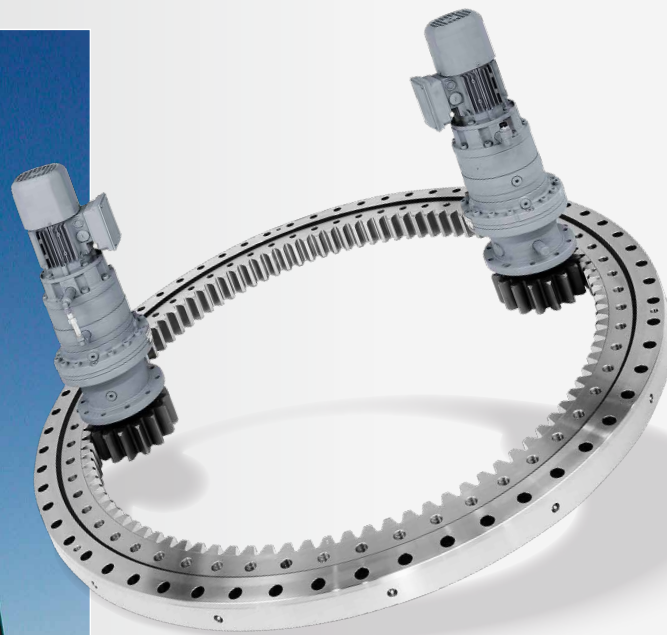

Funrides

IMO slew drives

- pinion and worm driven versions
- closed housing for highest level of safety
- max. torques up to 450 kNm
- max. breakaway torque load up to 1200 kNm
- raceway diameters up to approx. 1000 mm

for end customers

- highest degree of operational safety
- customized sturdy solutions
- maximum durability
- low overall costs

A total of five ball slewing rings with internal gear are used in three axes of rotation for these amusement park rides.